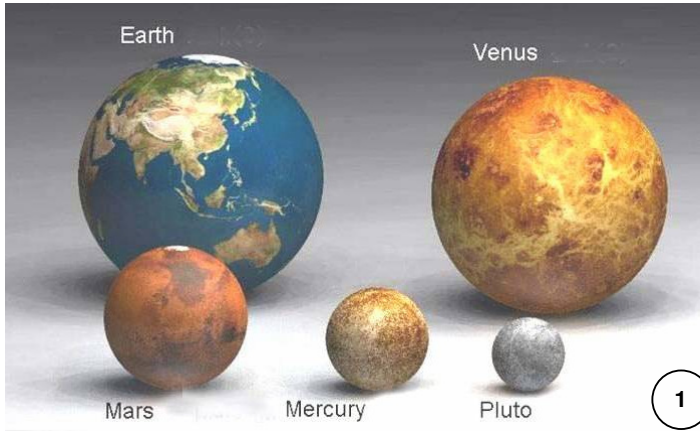

The Cosmos, The Earth and You

Antares is the 15th brightest star in the sky.
It is more than 1000 light years away.

This is a Hubble telescope ultra deep field infrared view of countless 'ENTIRE' galaxies billions of light-years away.