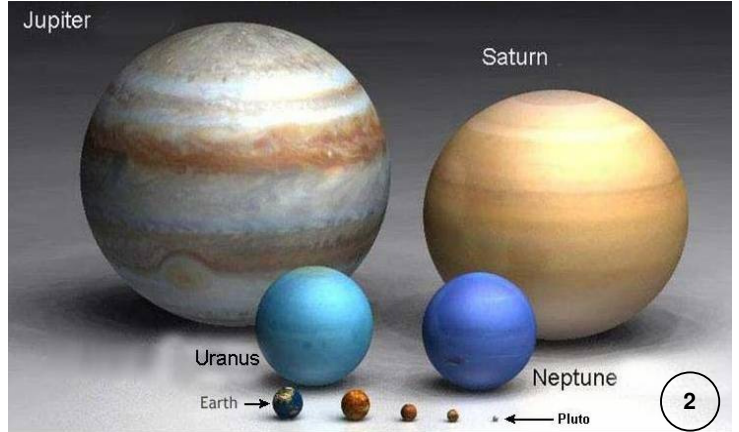

The Cosmos, The Earth and You

Antares is the 15th brightest star in the sky.
It is more than 1000 light years away.

This is a Hubble telescope ultra deep field infrared view of countless 'ENTIRE' galaxies billions of light-years away.