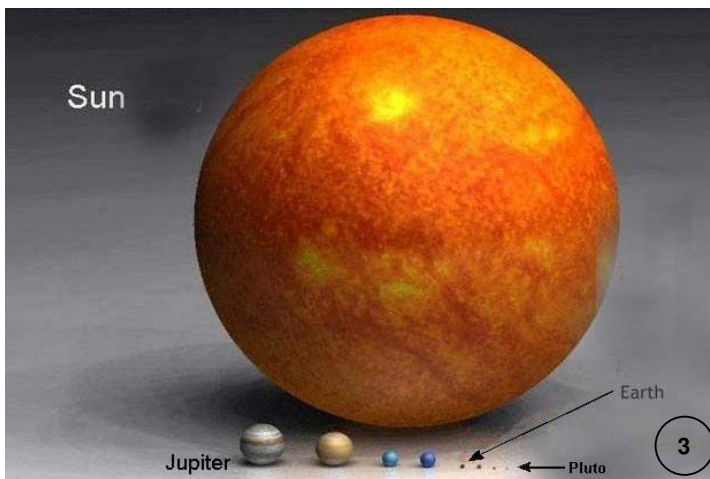

The Cosmos, The Earth and You

Antares is the 15th brightest star in the sky.
It is more than 1000 light years away.

This is a Hubble telescope ultra deep field infrared view of countless 'ENTIRE' galaxies billions of light-years away.