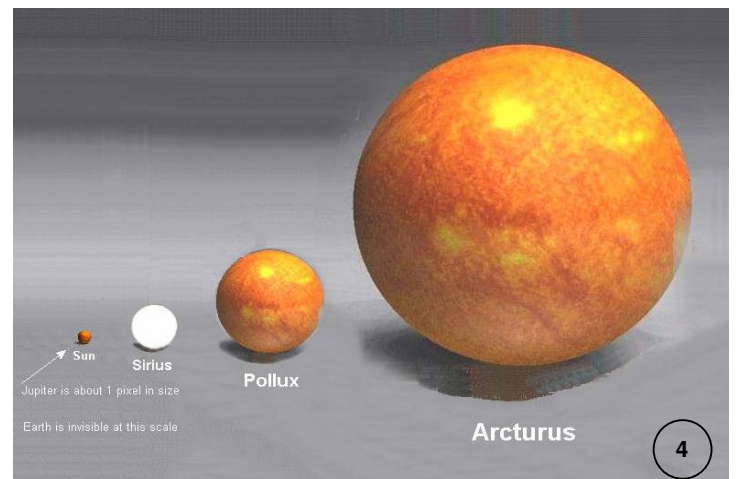

The Cosmos, The Earth and You

Antares is the 15th brightest star in the sky.
It is more than 1000 light years away.

This is a Hubble telescope ultra deep field infrared view of countless 'ENTIRE' galaxies billions of light-years away.